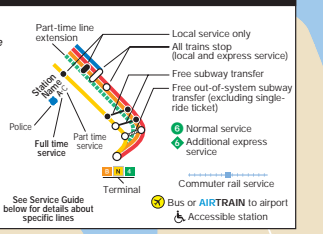

MTA Metropolitan Transportation Authority

MTA New York City Subway

with bus, railroad, and ferry connections

MTA New York City Transit Subway in four boroughs, buses in five boroughs, and the MTA Staten Island Railway

The subway operates 24 hours a day, but not all lines operate at all times. For more information, call our Transit Information Center (800-TO-10PM) at 718-330-1234. Non-English-speaking customers call 718-330-4847 (8AM to 10PM).

visit www.mta.info

To show service more clearly, geography on this map has been modified.

© 2008 Metropolitan Transportation Authority
Design: Michael Heitz Associates, NYC
August 2008